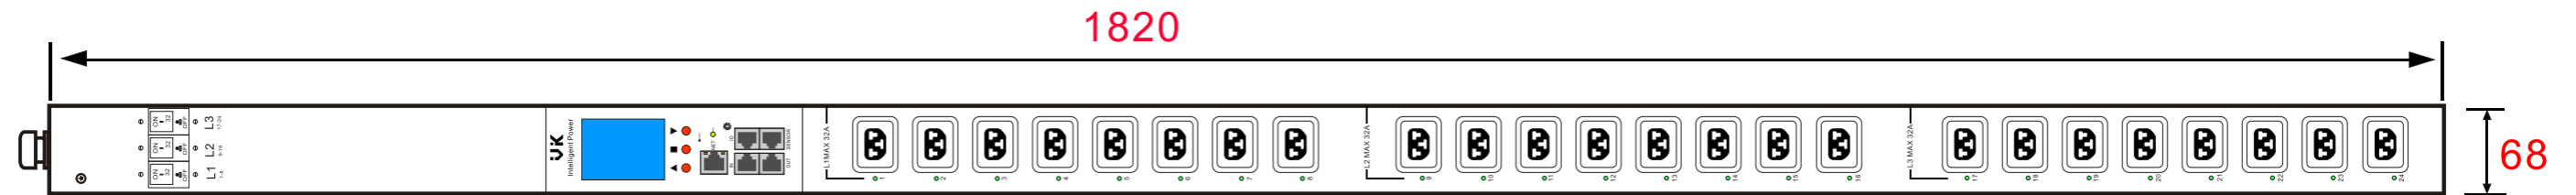

INTELLIGENT PDU

Metered / monitored & switched outlets

0U Vertical
24 Outputs

INPUT 3Phase 16-32A

Size Socket module, cable,
Circuit breaker, plug, etc. are optional as required.

Top Bottom

Modular design, Match on demand.