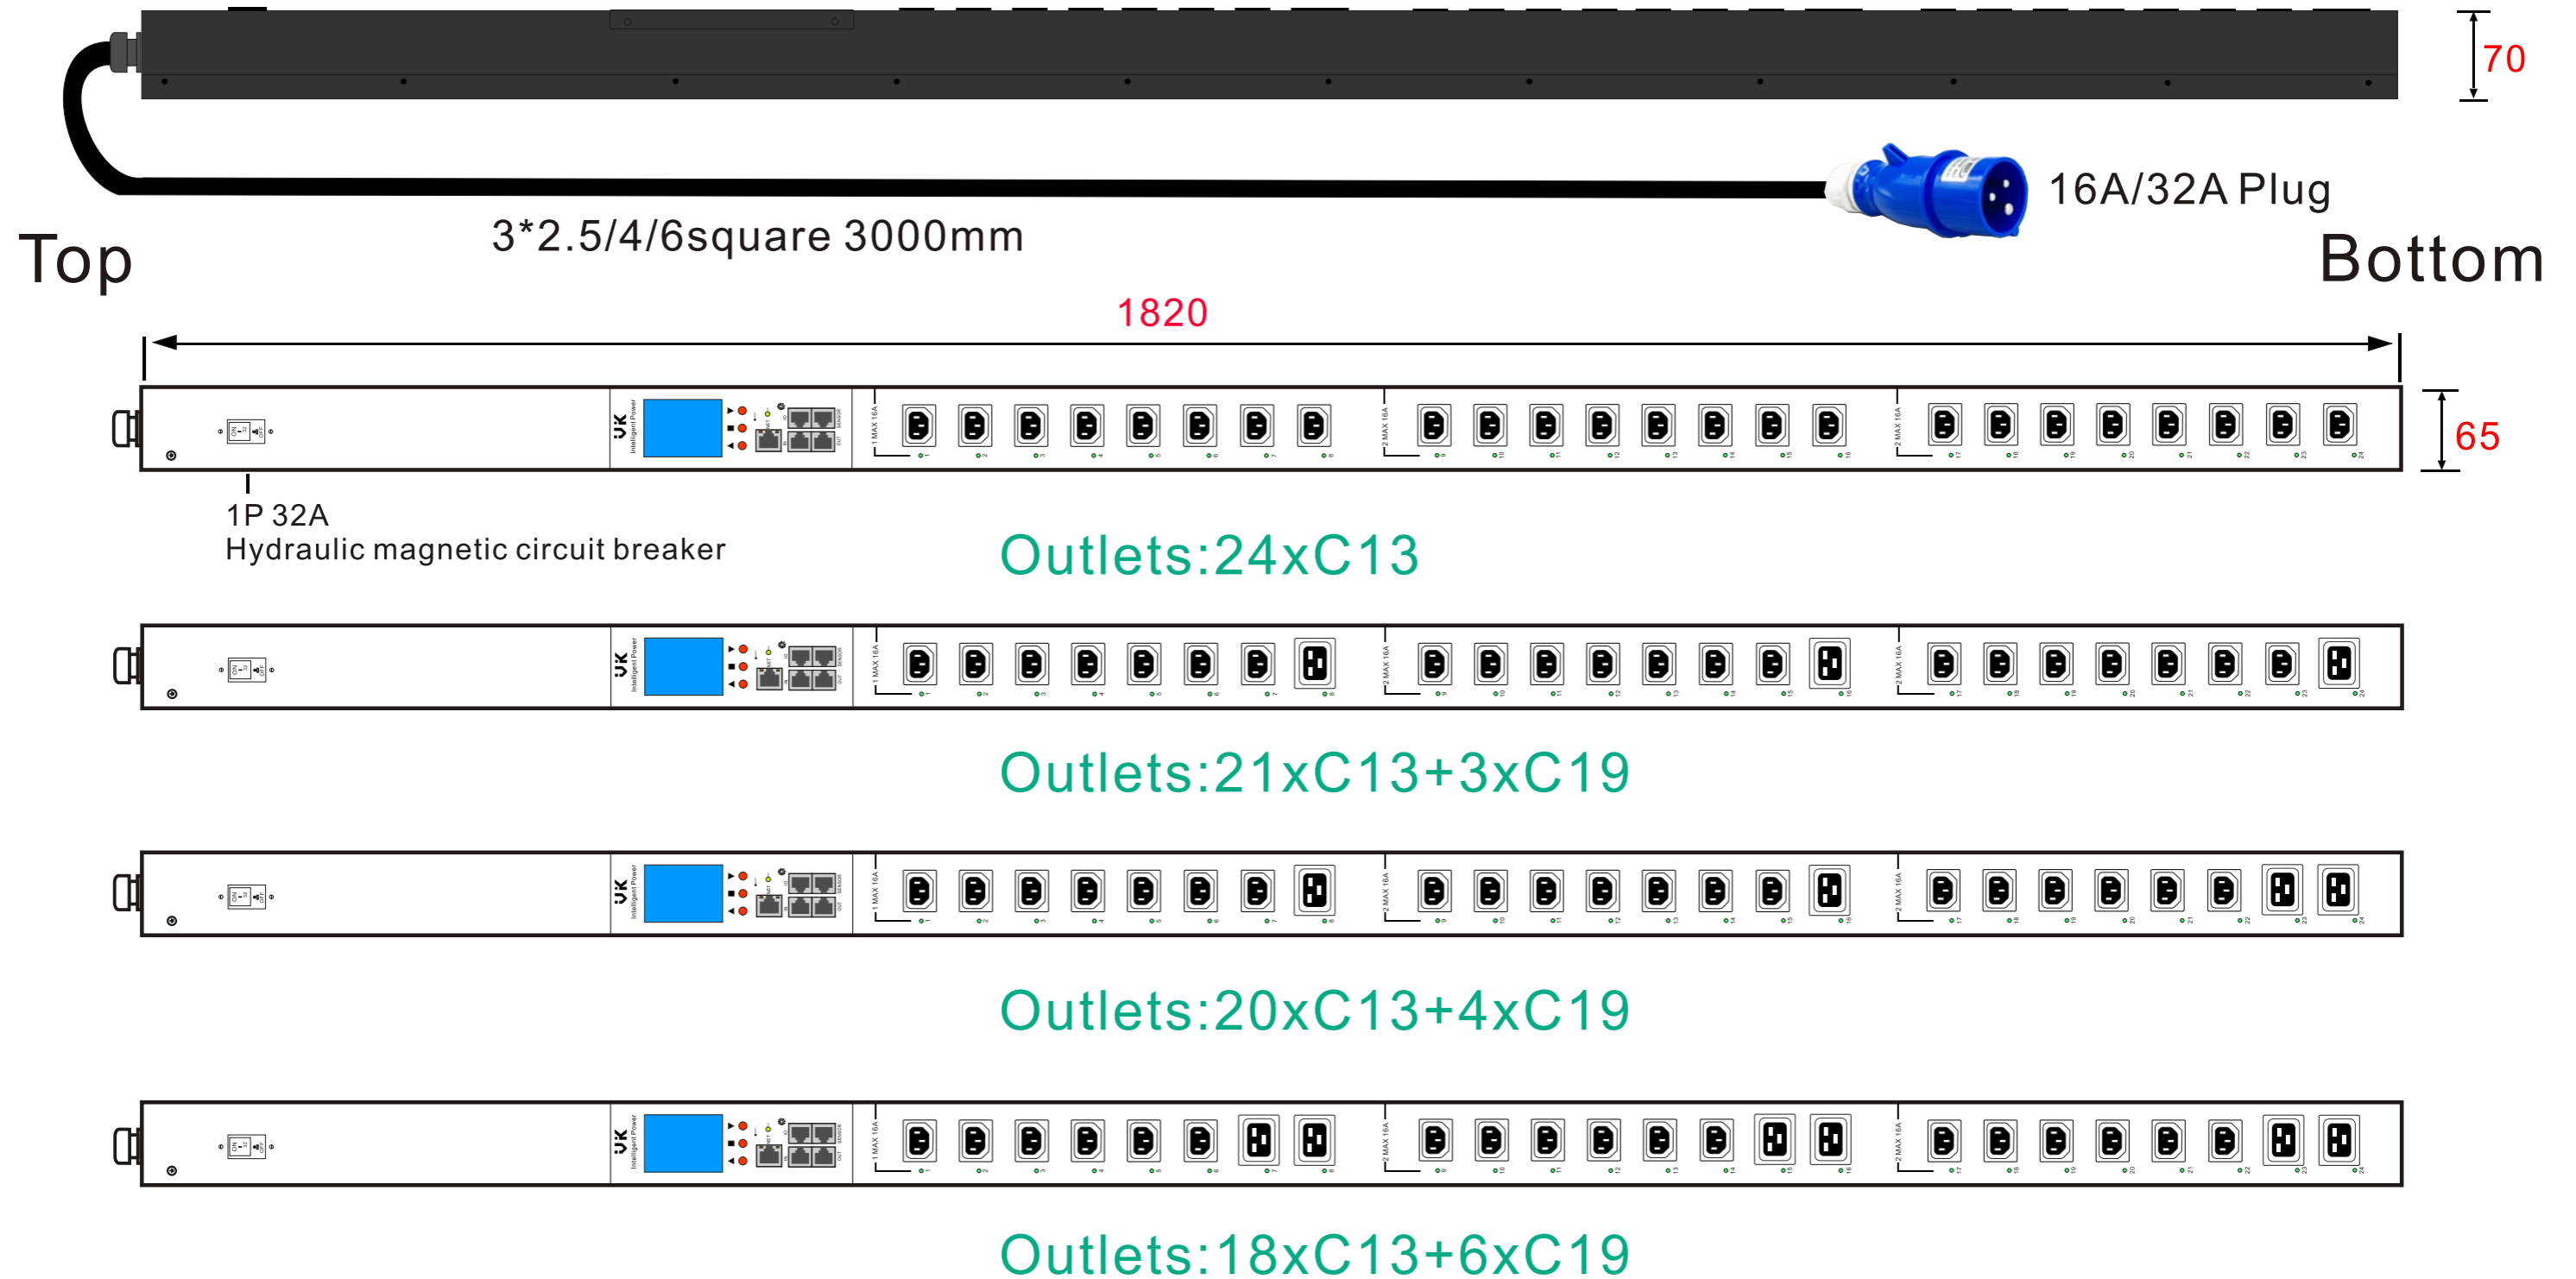

INTELLIGENT PDU

Metered / monitored & switched outlets

0U Vertical
24 Outputs

INPUT 1Phase 16-32A

Size Socket module, cable,
Circuit breaker, plug, etc. are optional as required.

Modular design, Match on demand.

INTELLIGENT PDU

Metered / monitored & switched outlets

0U Vertical
24 Outputs

INPUT 1Phase 16-32A

Size Socket module, cable,
Circuit breaker, plug, etc. are optional as required.

Top Bottom

Modular design, Match on demand.

INTELLIGENT PDU

Metered / monitored & switched outlets

0U Vertical
24 Outputs

INPUT 3Phase 16-32A

Size Socket module, cable,
Circuit breaker, plug, etc. are optional as required.

Top Bottom

Modular design, Match on demand.