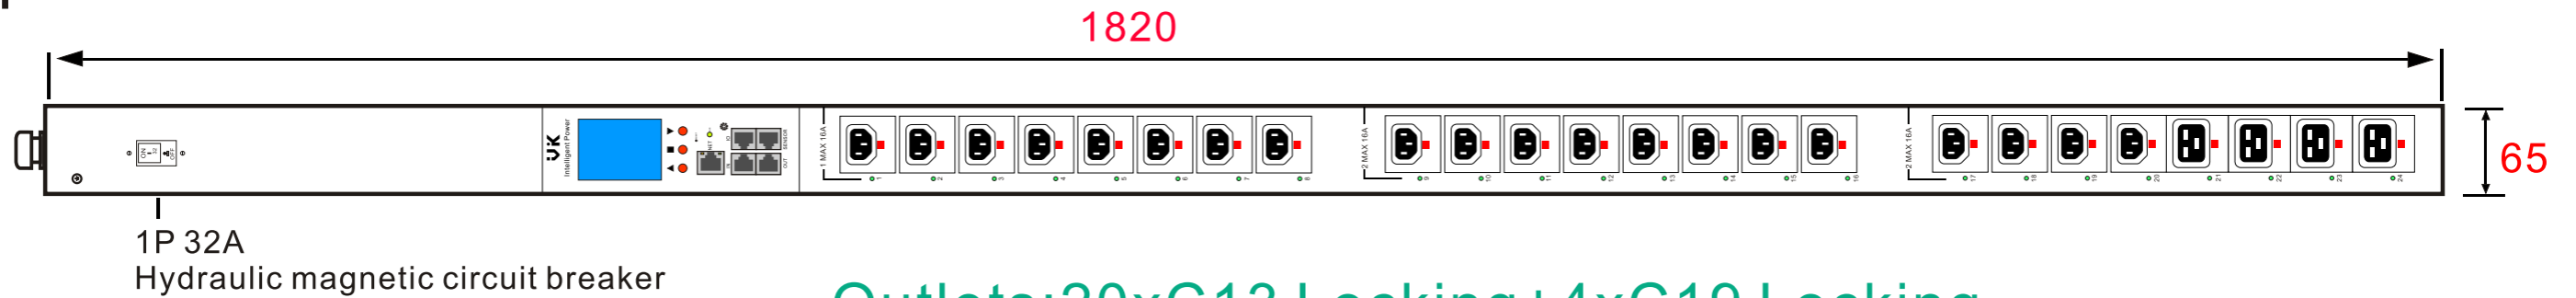

INTELLIGENT PDU

Metered / monitored & switched outlets

0U Vertical
24 Outputs

INPUT 1Phase 16-32A

Size Socket module, cable,
Circuit breaker, plug, etc. are optional as required.

Top Bottom

Modular design, Match on demand.

INTELLIGENT PDU

Metered / monitored & switched outlets

0U Vertical
24 Outputs

INPUT 3Phase 16-32A

Size Socket module, cable,
Circuit breaker, plug, etc. are optional as required.

Top Bottom

Modular design, Match on demand.