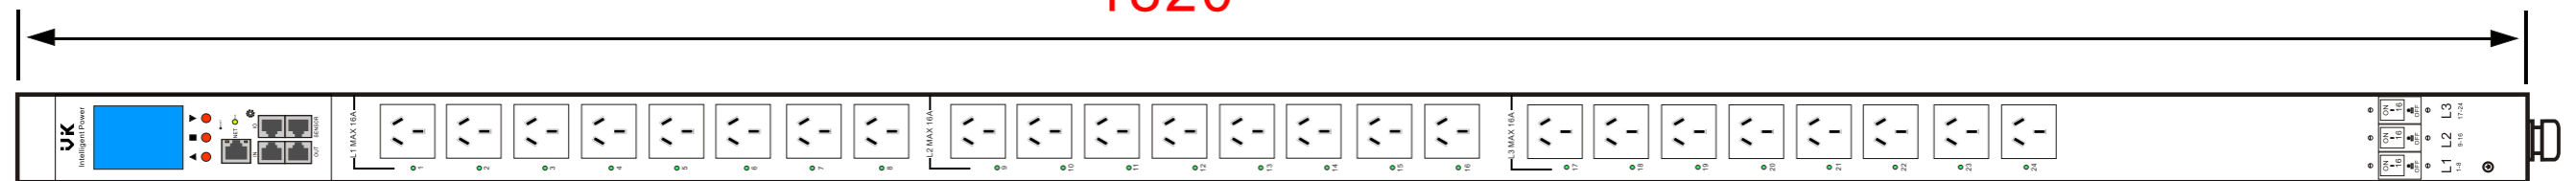

INTELLIGENT PDU

Metered / monitored & switched outlets

0U Vertical
24 Outputs

INPUT 3Phase 16-32A

Size Socket module, cable,
Circuit breaker, plug, etc. are optional as required.

Top Bottom

Modular design, Match on demand.